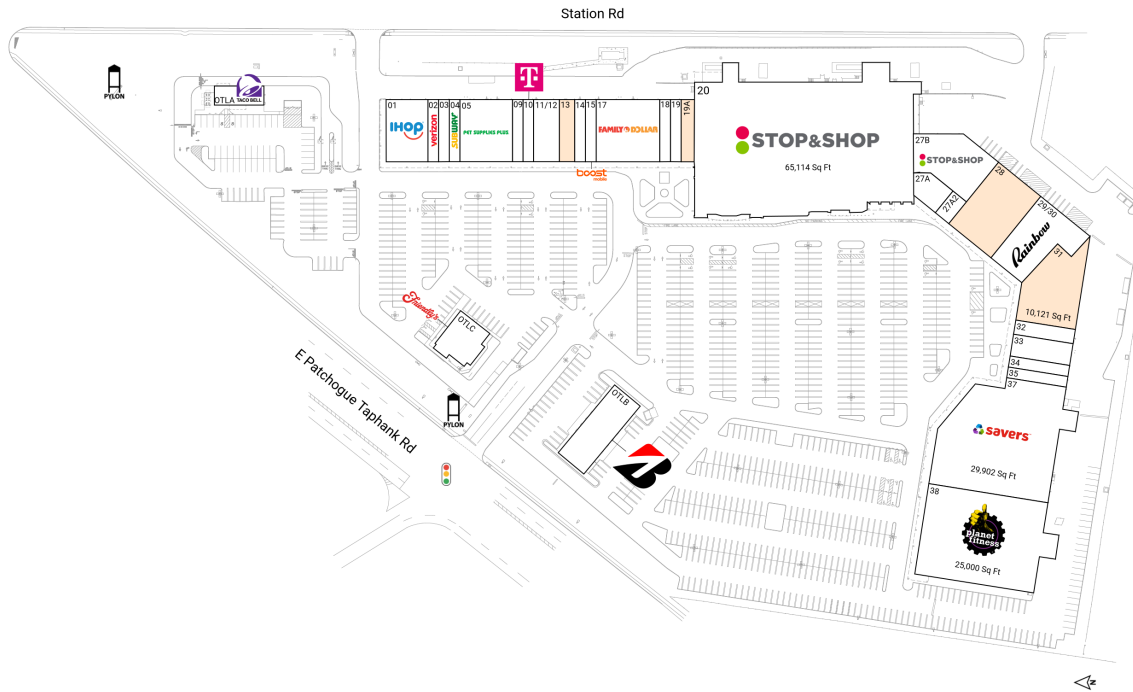

Sunshine Square

700 Patchogue Yaphank Rd | Medford, NY 11763

Suffolk County New York-Newark-Jersey City, NY-NJ 222,775 Sq Ft

40.8066, -72.9544

Available Spaces

13	2,139 Sq Ft	360°	28	9,596 Sq Ft	360°
19A	2,166 Sq Ft	360°	31	10,121 Sq Ft	360°

Current Tenants

Space size listed in square feet

01	IHOP	5,801
02	Verizon Wireless	1,488
03	Medford Foot Care	1,488
04	Subway	1,488
05	Pet Supplies Plus	7,330
09	Best Bagels Around	1,463
10	T-Mobile	1,463
11/12	Cafe Gia Pizza & Pasta	3,615
14	May Garden	1,488
15	Boost Mobile	1,488
17	Family Dollar	8,865
18	Cute Nails	1,488
19	Sunset Beach Tanning	1,488
20	Super Stop & Shop	65,114
27A	I-Fix-Screens	1,605
27A2	Old Money Barber Shop	1,110
27B	Super Stop & Shop	8,022
29/30	Rainbow Shops	8,508
32	Chiropractor & Physical	1,933
33	Sunshine Square Wine & Liquors	2,976
34	Sunshine Cleaners	1,440
35	Sunshine Mall Laundromat	1,440
37	Savers Thrift Stores	29,902
38	Planet Fitness	25,000
OTLA	Taco Bell	2,408
OTLB	Bridgestone	6,600
OTLC	Friendly's Ice Cream	3,742

This site plan is for illustrative and information purposes only, showing the general layout of the shopping center; and is not a legal survey. Brixmor makes no representation or warranty that the shopping center is exactly as depicted as site conditions and tenant mix are subject to change over time. 1650